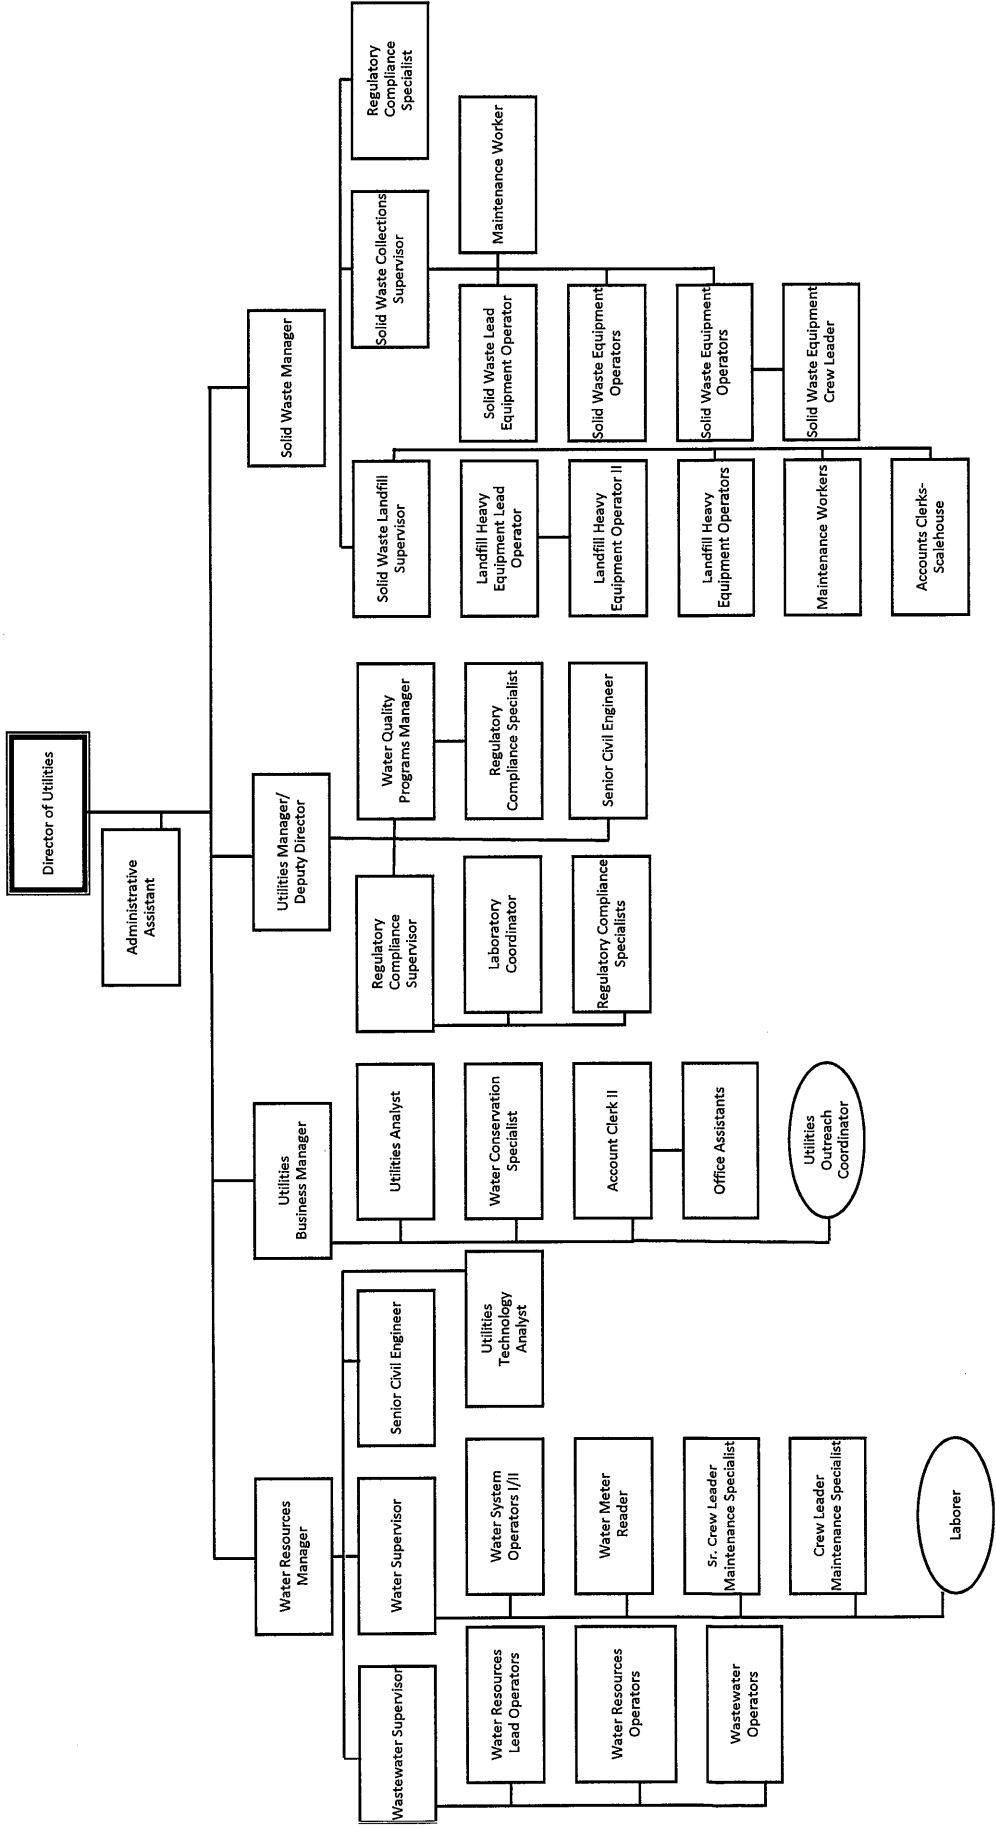

# Utilities Department Organizational Chart

The above organizational chart depicts full-time and part-time employees.

Department Head
Full-Time Position
Part-Time Position